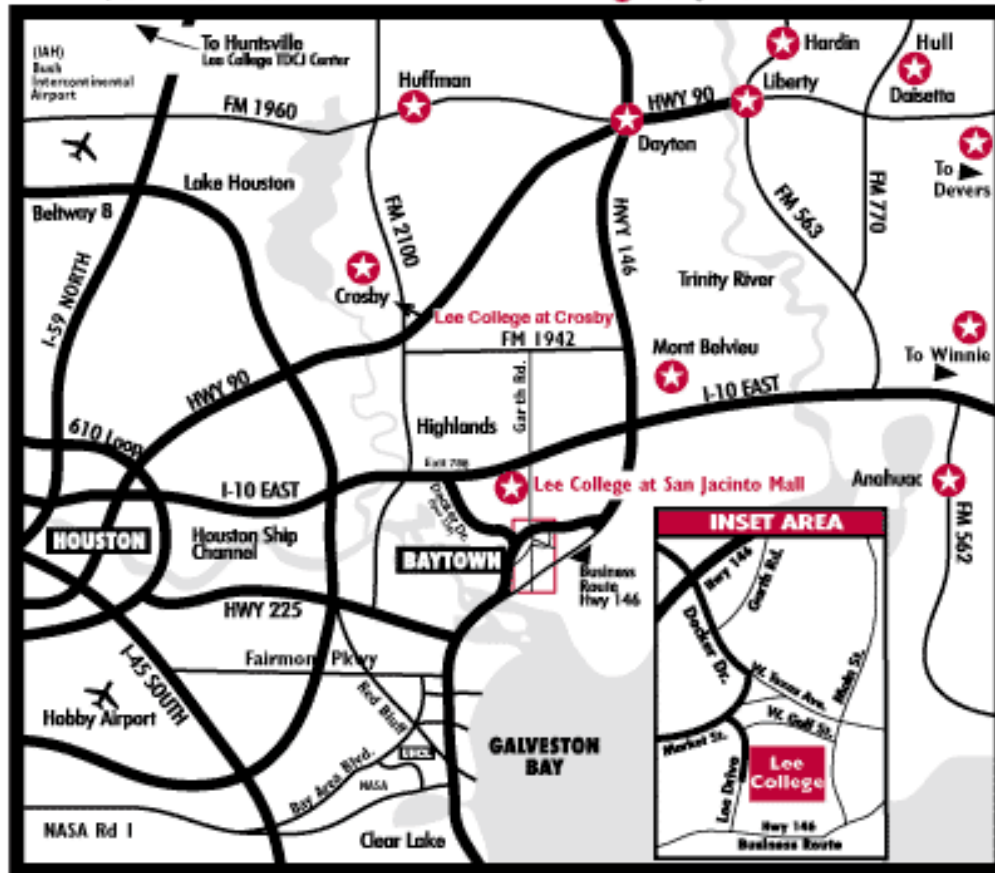

# Directions to Lee College in Baytown Texas

TDCJ - Texas Department of Criminal Justice

Lee College Service Area School Districts and Extension Sites

### FROM THE NORTH – Bush Intercontinental Airport

1. From Bush Intercontinental Airport go South on JFK Blvd to Sam Houston Tollway (Beltway 8 South).
2. Go left (East) on Sam Houston tollway to Interstate 10 (about 20 miles).
3. Go East on Interstate 10 about 8 miles to Baytown exit #788, (Highway Spur 330/Decker Drive).
4. Go South on Decker Drive about 5 miles. At this point, Decker Drive ends and becomes Market Street veering slightly to the right (W).
5. Cross Texas Avenue staying on Market and immediately get into left turn lane. You will see the Lee College campus directly in front of you
6. Turn left (South) onto Lee Drive. Then make another immediate left on Gulf Street.
7. Remain on Gulf Street for 2 ? blocks. You will see a circular driveway and a house on your left. The Fieldbus Center is located in that house.