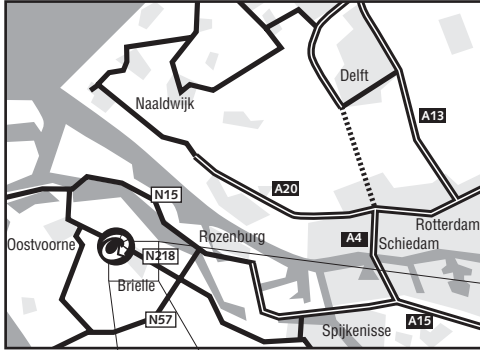

MAP & DIRECTIONS

Shipping and Transport College
Kerkhoekstraat 1
3232 AE Brielle
Phone 0181 - 41 26 99
Fax 0181 - 41 84 73

From Schiphol

By Public Transportation

From Schiphol Airport by **Train** to Rotterdam Central station.
By **Subway (Metro)** from Rotterdam Central station to Spijkenisse Central Station.
From Spijkenisse by **bus** to Brielle or from Spijkenisse Central Station by **taxi** to Brielle.

By Car

From Schiphol, go to Den Haag
At Den Haag (Ypenburg) go to Rotterdam
At Rotterdam (Kleinpolderplein), head towards Europoort
Go through the Benelux tunnel, then right to Europoort
At Europoort, head for Brielle
After the Caland bridge, head for Brielle
At stop sign, turn right and head towards Brielle

Road

A4(E19)
A13(E19)
A20
A15
N15
N57
N218

Hotel Bastion is on the left hand side (Amer 1)

In Brielle head left for t'Woud (at Chinese restaurant)
Turn at the first right.
STC Brielle is the first turn to the right (Kerkhoekstraat 1)

Road

N471
A13
A20
A15
N15
N57
N218

Hotel Bastion is on the left hand side (Amer 1)

In Brielle head left for t'Woud (at Chinese restaurant)
Turn at the first right.
STC Brielle is the first turn to the right (Kerkhoekstraat 1)