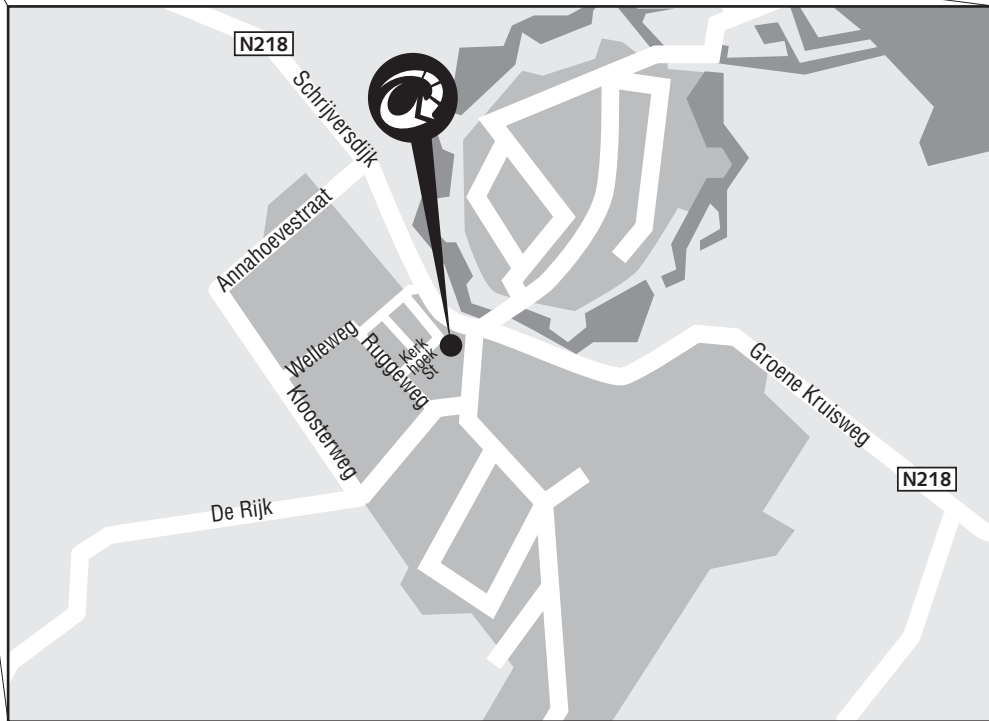

MAP & DIRECTIONS

Shipping and Transport College
Kerkhoekstraat 1
3232 AE Brielle
Phone 0181 - 41 26 99
Fax 0181 - 41 84 73

From Schiphol

By Public Transportation

From Schiphol Airport by **Train** to Rotterdam Central station.
By **Subway (Metro)** from Rotterdam Central station to Spijkenisse Central Station.
From Spijkenisse by **bus** to Brielle or from Spijkenisse Central Station by **taxi** to Brielle.

By Car

From Schiphol, go to Den Haag
At Den Haag (Ypenburg) go to Rotterdam
At Rotterdam (Kleinpolderplein), head towards Europoort
Go through the Benelux tunnel, then right to Europoort
At Europoort, head for Brielle
After the Caland bridge, head for Brielle
At stop sign, turn right and head towards Brielle

Road

A4(E19)
A13(E19)
A20
A15
N15
N57
N218

Hotel Bastion is on the left hand side (Amer 1)

In Brielle head left for t'Woud (at Chinese restaurant)
Turn at the first right.
STC Brielle is the first turn to the right (Kerkhoekstraat 1)

Road

N471
A13
A20
A15
N15
N57
N218

Hotel Bastion is on the left hand side (Amer 1)

In Brielle head left for t'Woud (at Chinese restaurant)
Turn at the first right.
STC Brielle is the first turn to the right (Kerkhoekstraat 1)