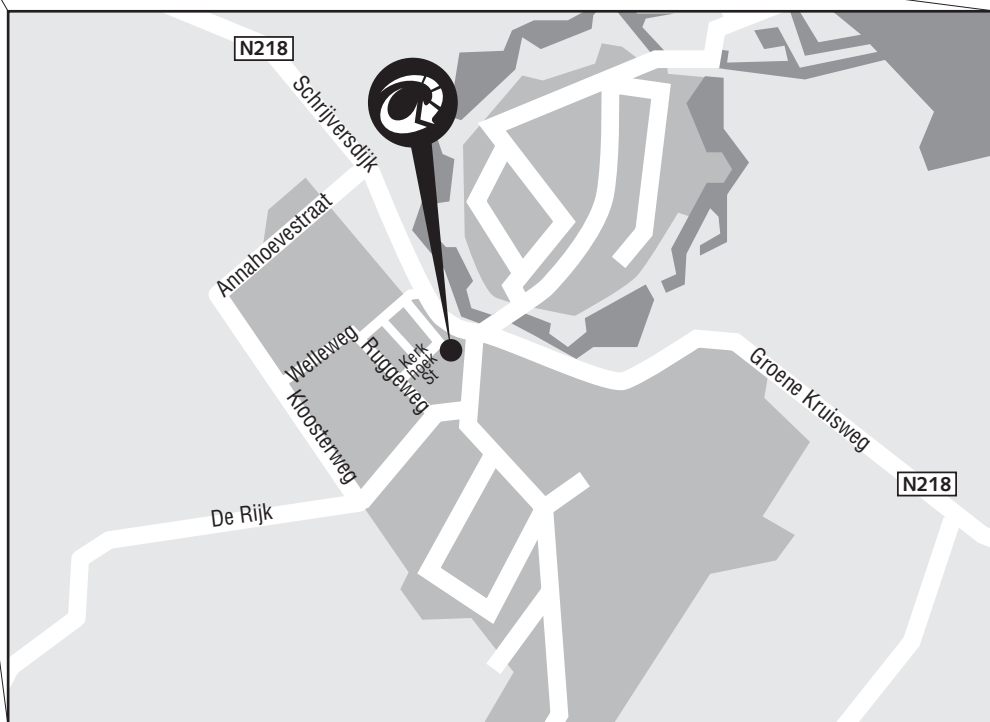

By Car

From Rotterdam Airport turn to the N471 to Rotterdam
From there head for Rotterdam
At Rotterdam (Kleinpolderplein), head towards Europoort
Go through the Benelux tunnel, then right to Europoort
At Europoort, head for Brielle
After the Caland bridge, head for Brielle
At stop sign, turn right and head towards Brielle

Road

N471
A13
A20
A15
N15
N57
N218

Hotel Bastion is on the left hand side (Amer 1)

In Brielle head left for t'Woud (at Chinese restaurant)
Turn at the first right.
STC Brielle is the first turn to the right (Kerkhoekstraat 1)

ROU T E B E S C H R I J V I N G

Scheepvaart en Transport College
Kerkhoekstraat 1
3232 AE Brielle
Telefoon 0181 - 41 26 99
Telefax 0181 - 41 84 73

Met de auto

Vanaf Rotterdam (A15): richting Europoort

- N57Brielle/Hellevoetsluis
- N218 richting Brielle
- In Brielle linksaf (richting Tinte/Industrierrein "D5t Woud)
- na ± 300 meter rechtsaf (richting Tinte) de Ruggeweg op
- aan de rechterkant is een Shellstation
- na ± 300 meter eerste rechts
- Kerkhoekstraat 1.