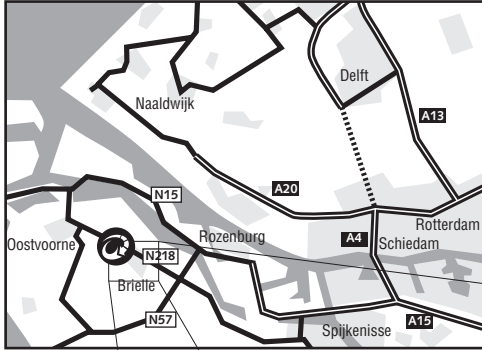

MAP & DIRECTIONS

Shipping and Transport College
Kerkhoekstraat 1
3232 AE Brielle
Phone 0181 - 41 26 99
Fax 0181 - 41 84 73

From Schiphol

By Public Transportation

From Schiphol Airport by **Train** to Rotterdam Central station.
By **Subway (Metro)** from Rotterdam Central station to Spijkenisse Central Station.
From Spijkenisse by **bus** to Brielle or from Spijkenisse Central Station by **taxi** to Brielle.

By Car

From Schiphol, go to Den Haag
At Den Haag (Ypenburg) go to Rotterdam
At Rotterdam (Kleinpolderplein), head towards Europoort
Go through the Benelux tunnel, then right to Europoort
At Europoort, head for Brielle
After the Caland bridge, head for Brielle
At stop sign, turn right and head towards Brielle

Road

A4(E19)
A13(E19)
A20
A15
N15
N57
N218

Hotel Bastion is on the left hand side (Amer 1)

In Brielle head left for t'Woud (at Chinese restaurant)
Turn at the first right.
STC Brielle is the first turn to the right (Kerkhoekstraat 1)

Road

N471
A13
A20
A15
N15
N57
N218

Hotel Bastion is on the left hand side (Amer 1)

In Brielle head left for t'Woud (at Chinese restaurant)
Turn at the first right.
STC Brielle is the first turn to the right (Kerkhoekstraat 1)