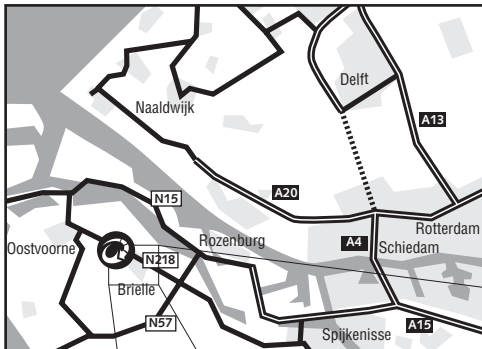

By Car

From Schiphol, go to Den Haag
At Den Haag (Ypenburg) go to Rotterdam
At Rotterdam (Kleinpolderplein), head towards Europoort
Go through the Benelux tunnel, then right to Europoort
At Europoort, head for Brielle
After the Caland bridge, head for Brielle
At stop sign, turn right and head towards Brielle

By Car

From Rotterdam Airport turn to the N471 to Rotterdam
From there head for Rotterdam
At Rotterdam (Kleinpolderplein), head towards Europoort
Go through the Benelux tunnel, then right to Europoort
At Europoort, head for Brielle
After the Caland bridge, head for Brielle
At stop sign, turn right and head towards Brielle

Road

N471
A13
A20
A15
N15
N57
N218

Hotel Bastion is on the left hand side (Amer 1)

In Brielle head left for t'Woud (at Chinese restaurant)
Turn at the first right.
STC Brielle is the first turn to the right (Kerkhoekstraat 1)

ROU T E B E S C H R I J V I N G

Scheepvaart en Transport College
Kerkhoekstraat 1
3232 AE Brielle
Telefoon 0181 - 41 26 99
Telefax 0181 - 41 84 73

Met de auto

Vanaf Rotterdam (A15): richting Europoort

- N57Brielle/Hellevoetsluis
- N218 richting Brielle
- In Brielle linksaf (richting Tinte/Industrierrein "D5t Woud)
- na ± 300 meter rechtsaf (richting Tinte) de Ruggeweg op
- aan de rechterkant is een Shellstation
- na ± 300 meter eerste rechts
- Kerkhoekstraat 1.